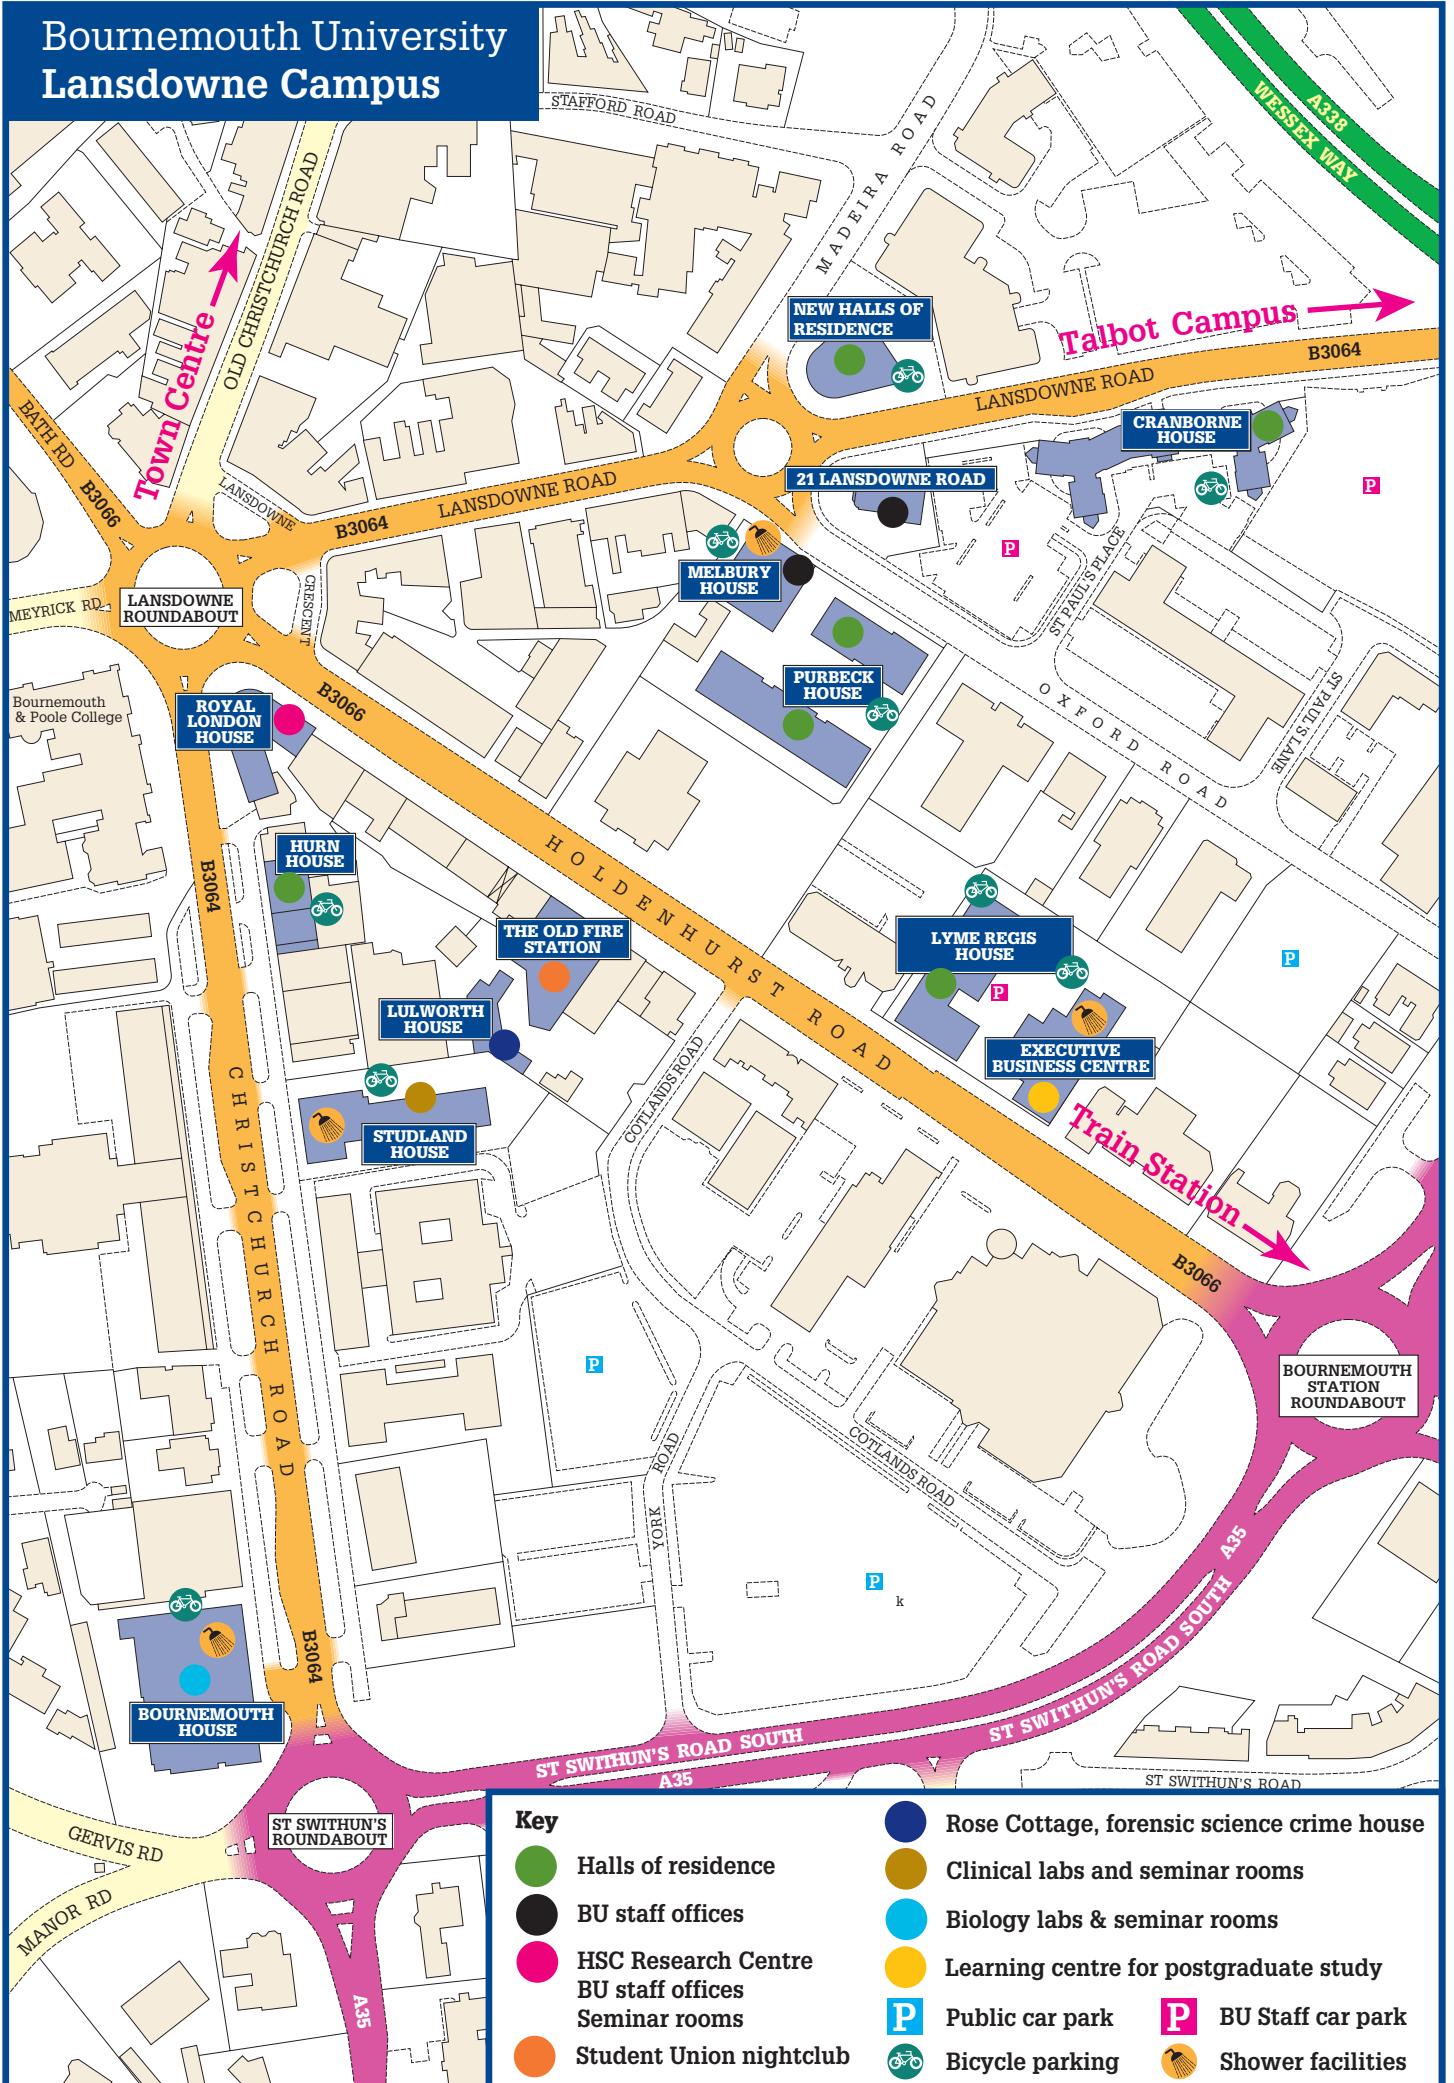

# Bournemouth University Lansdowne Campus

<b>Key</b>	Halls of residence	Rose Cottage, forensic science crime house
BU staff offices	Clinical labs and seminar rooms	Biology labs & seminar rooms
HSC Research Centre BU staff offices Seminar rooms	Learning centre for postgraduate study	Public car park
Student Union nightclub	BU Staff car park	Bicycle parking
		Shower facilities