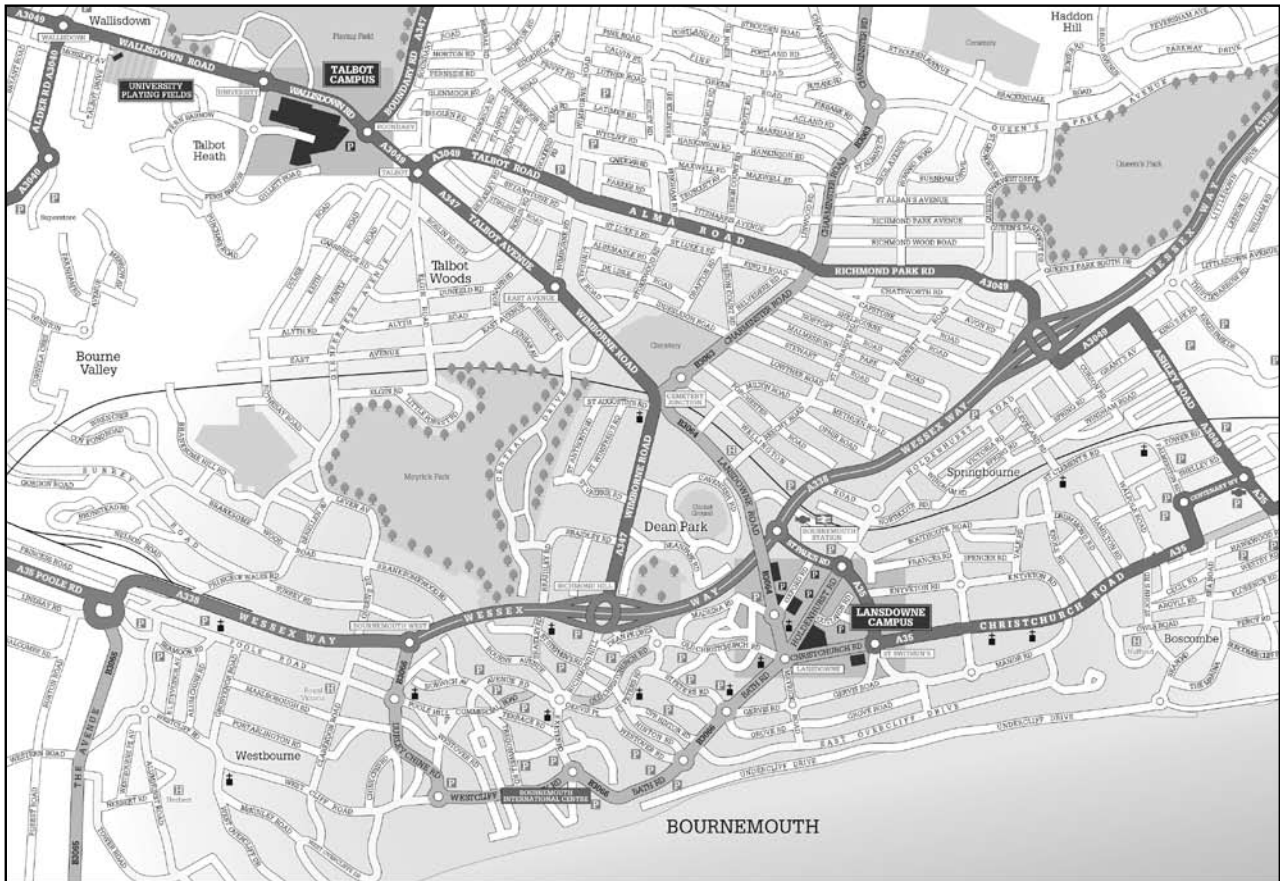

How to find the BIC

Directions to the Bournemouth International Centre (BIC)

Bournemouth International Centre
Exeter Road
Bournemouth
BH2 5BH
UK

www.bic.co.uk

From London:

Follow the M25, then the M3, M27 and A31 towards Ringwood. From Ringwood, take the A338 (known locally as the Wessex Way) as far as the Bournemouth West Roundabout.

From The Bournemouth West Roundabout:

Take the first exit and follow the brown tourist signs to the BIC. The BIC has a multi-storey car park, which can be accessed off the roundabout at the bottom of Priory Road.

From the North and West:

Head for the A31/A338 junction (Ashley Heath) just outside Ringwood, taking the A338 (Wessex Way) to Bournemouth. Follow the directions from the Bournemouth West Roundabout for the BIC.