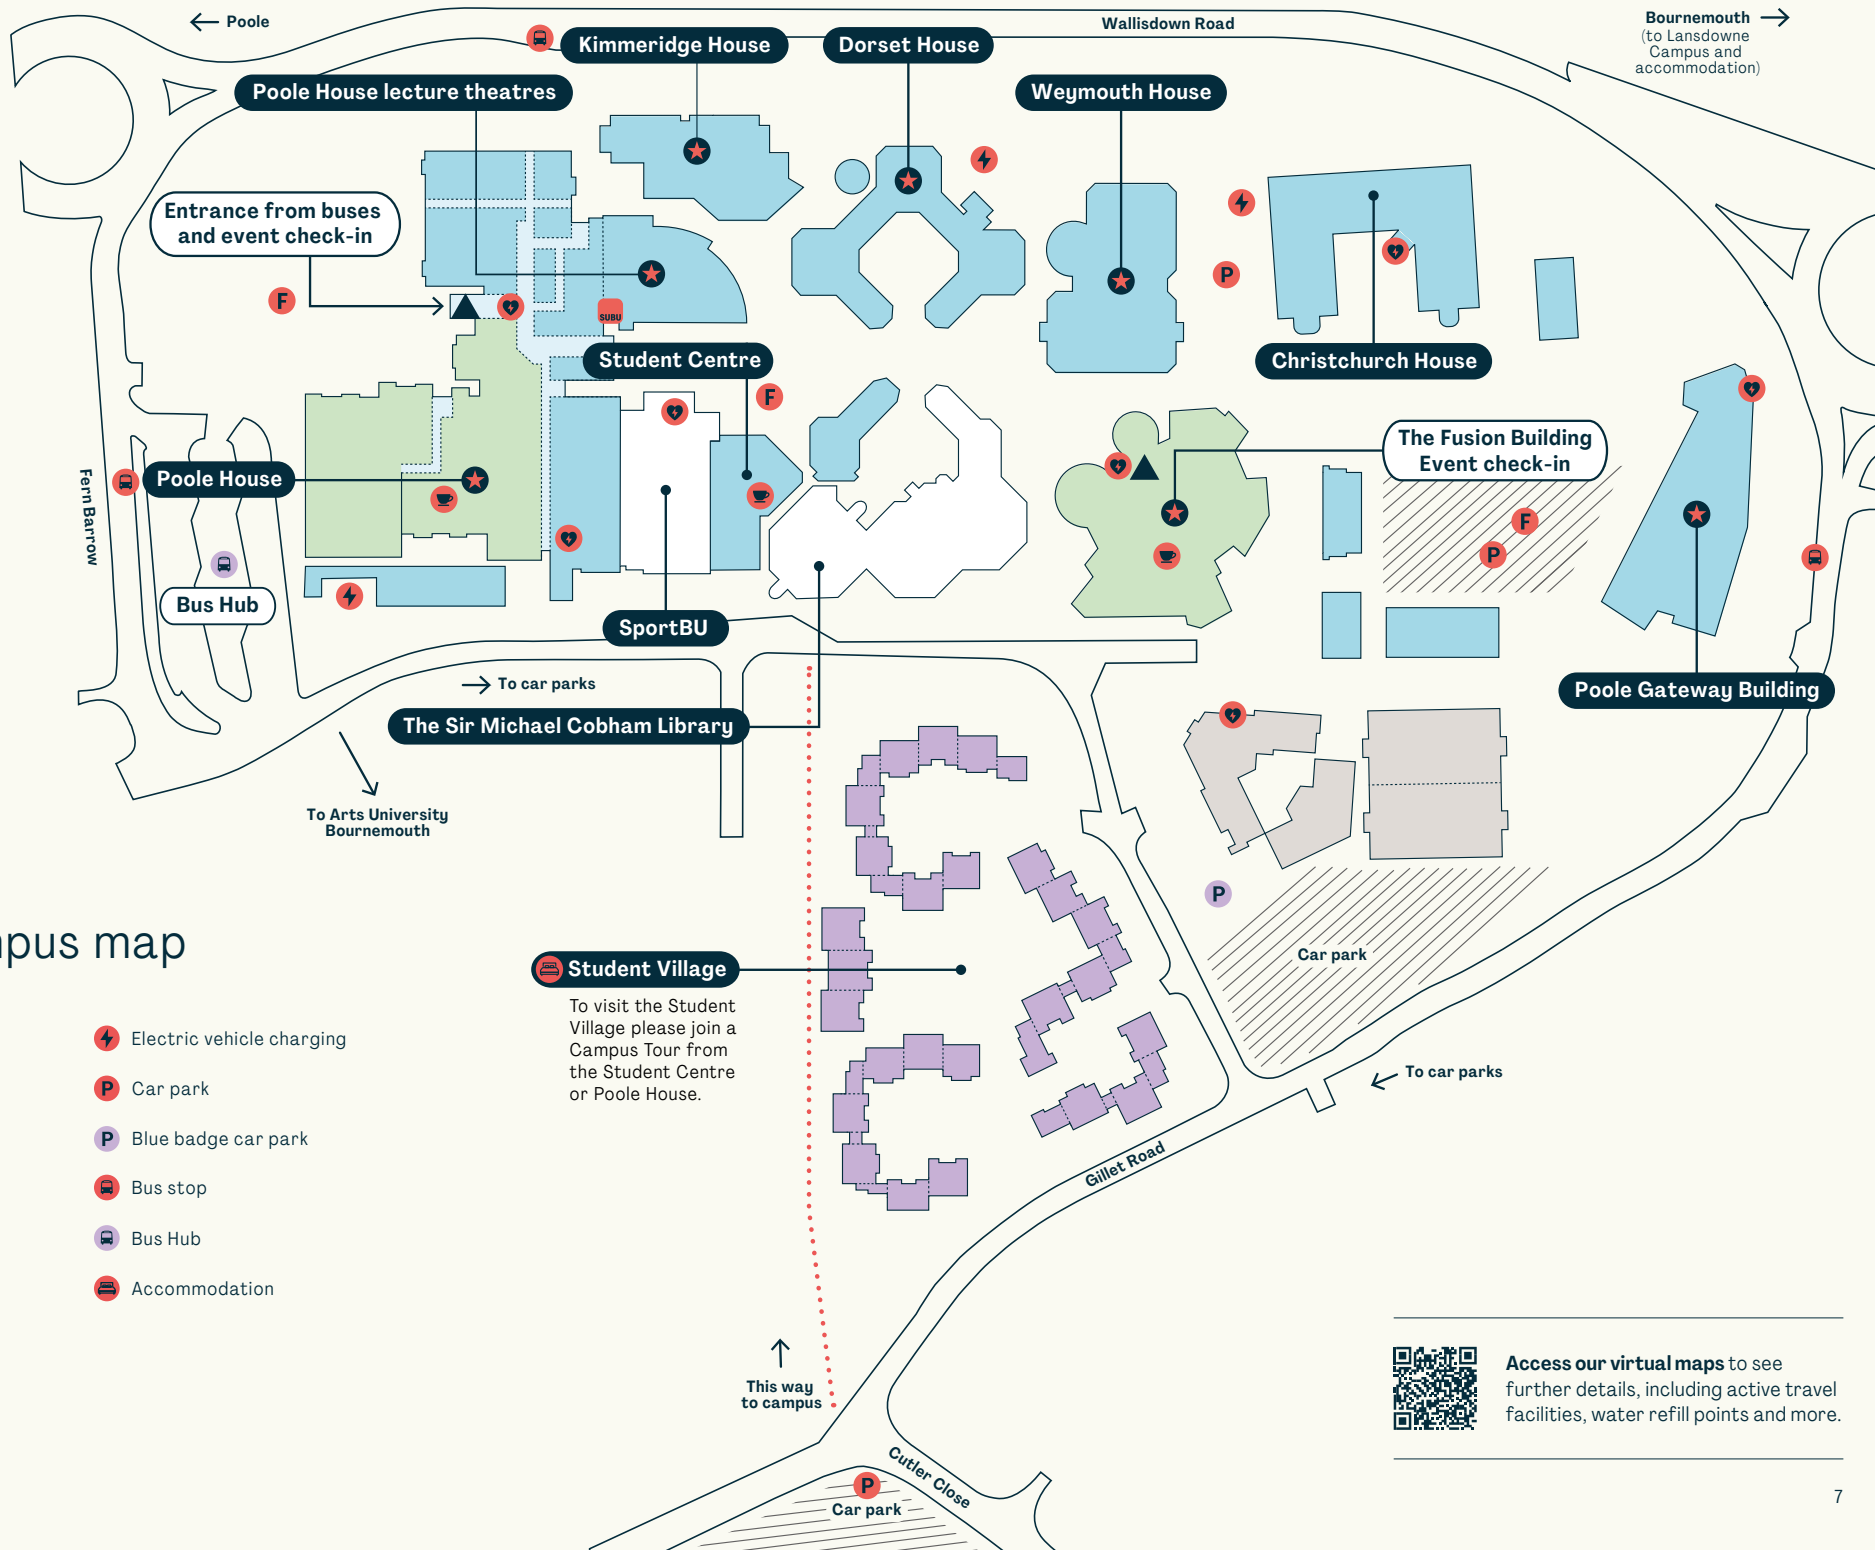

If you can't make a talk you can visit the team during the day on the ground floor of the Fusion Building.

Talbot Campus map

- Check-in
- Exhibition spaces
- Students' Union shop
- Fire muster point
- Café
- Defibrillator
- Electric vehicle charging
- Car park
- Blue badge car park
- Bus stop
- Bus Hub
- Accommodation