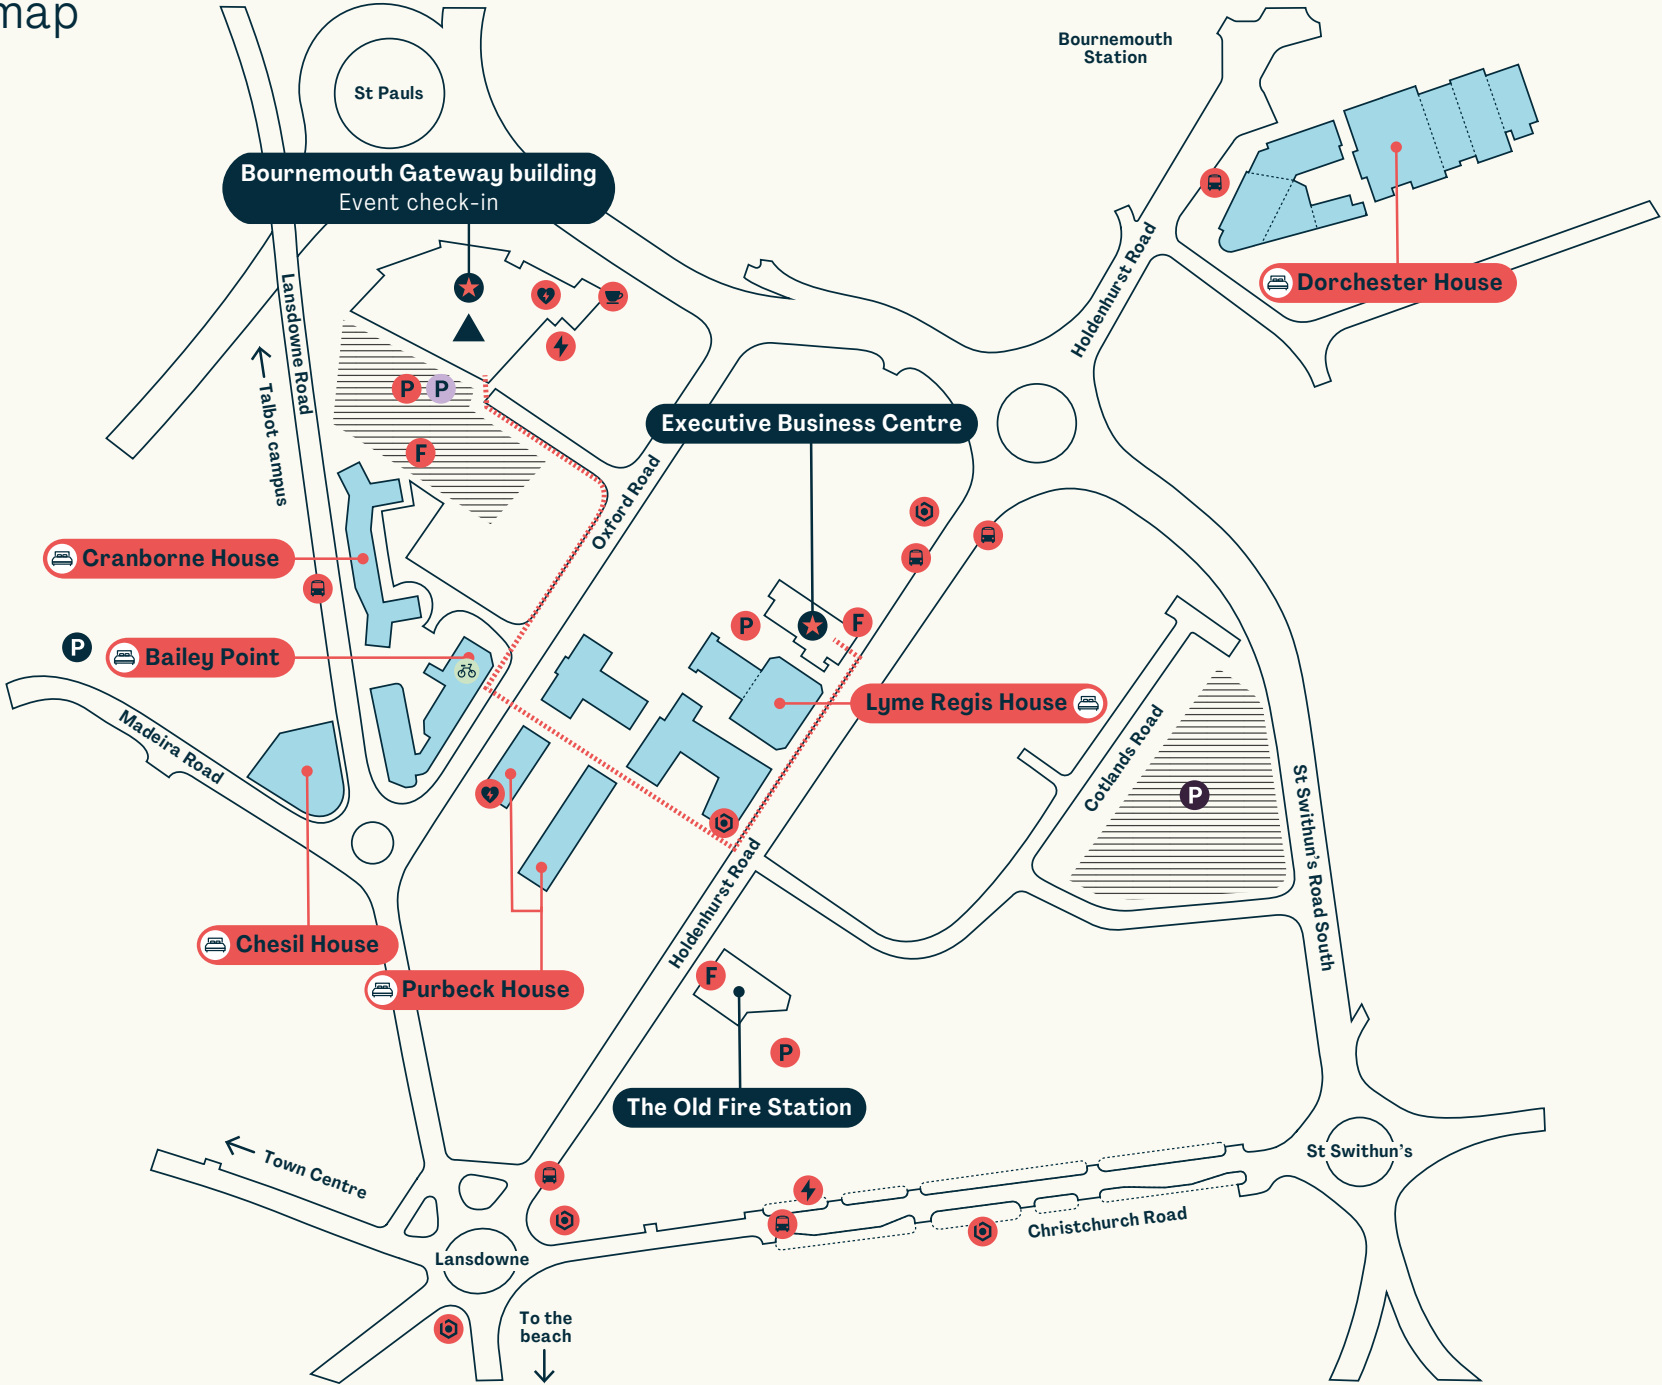

For more information please visit www.bournemouth.ac.uk/sportbu

Come and visit us today

On Talbot Campus in SportBU, next to the Student Centre and on the ground floor of Bournemouth Gateway Building on Lansdowne Campus.

Information on accommodation tours can be found on page 3. For Cranborne House and Bailey Point please collect a ticket from the Bournemouth Gateway Building.

Access our virtual maps to see further details, including active travel facilities, water refill points and more.