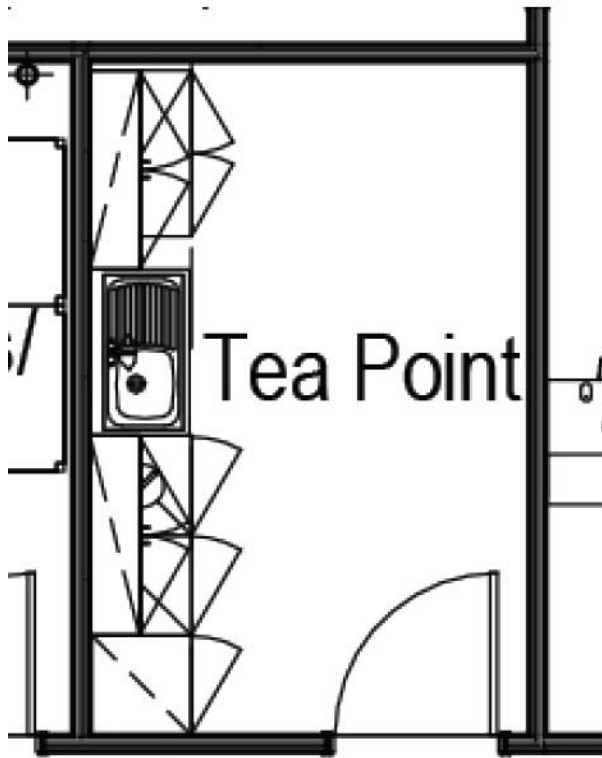

Appendix 11

Accessible Tea Point

BU accessible tea point design to include an open recess under the shallow bowl sink fixed at 850mm above floor level. This will allow someone in a wheelchair to access both the sink and hot tap to make drinks as needed.

Accessible Tea Point - Plan

Accessible Tea Point - Visual