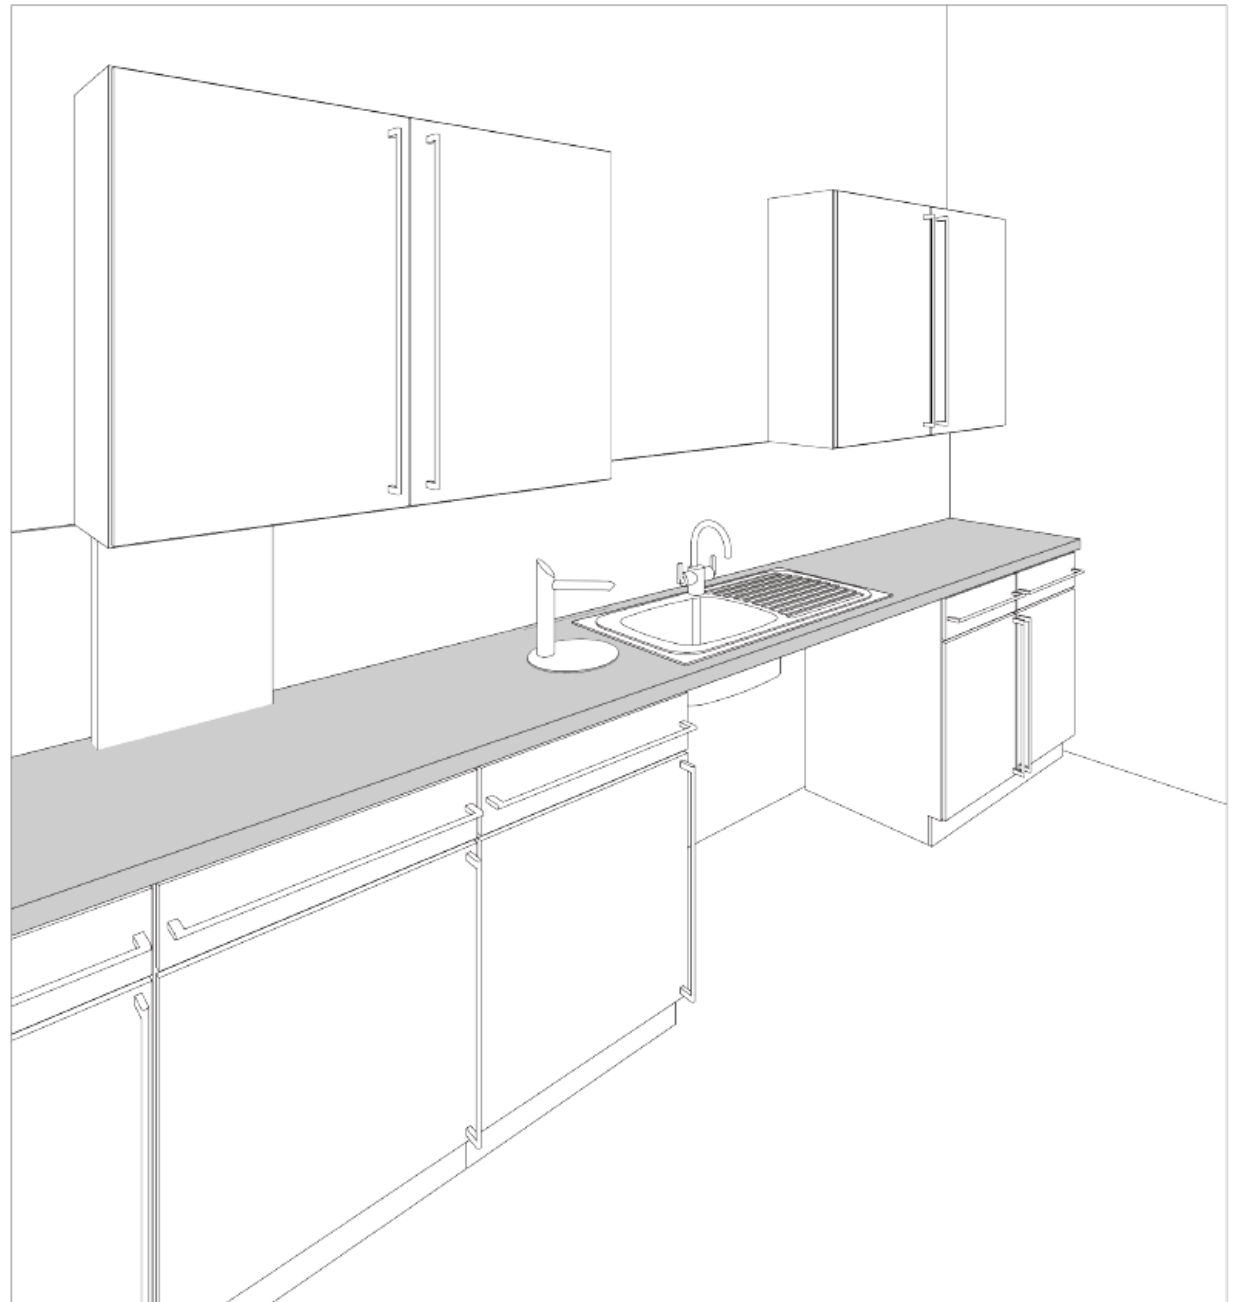

Appendix 11

Accessible Tea Point

BU accessible tea point design to include an open recess under the shallow bowl sink fixed at 850mm above floor level. This will allow someone in a wheelchair to access both the sink and hot tap to make drinks as needed.

Accessible Tea Point - Plan

Accessible Tea Point - Visual