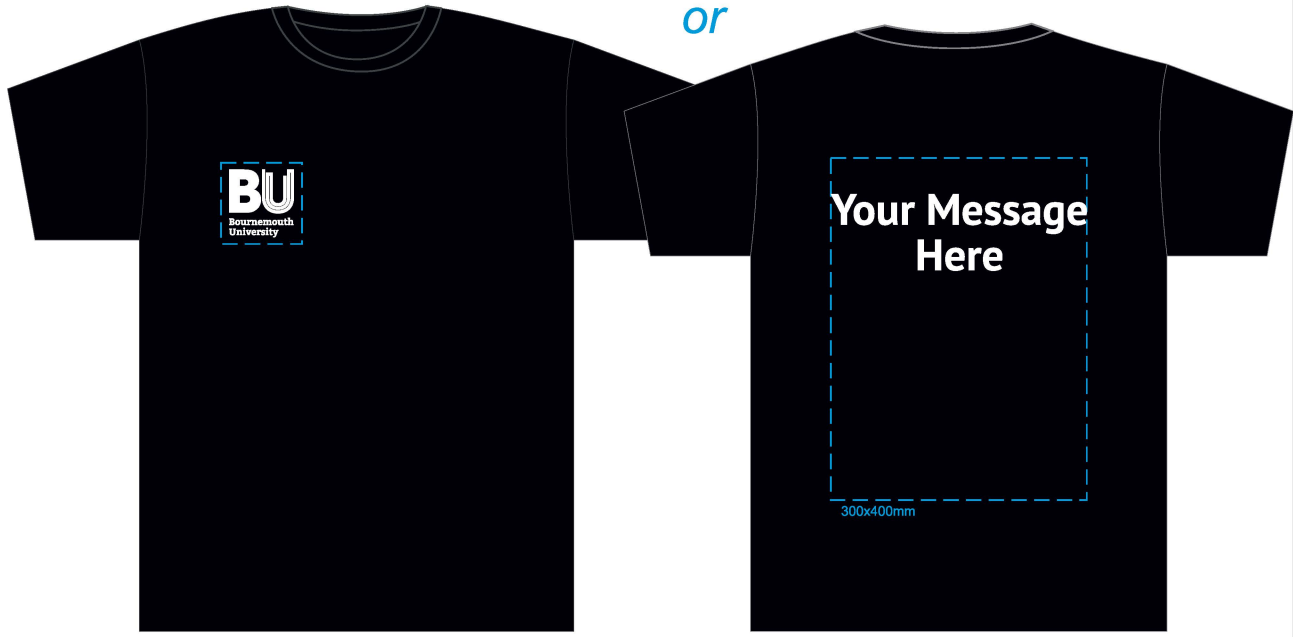

Approved Product Templates

1 POSITION PRINT

or

Print Specification

No. of print colours:	1
No. of print positions:	1
Print Colour:	TBC
Print area:	300x400mm

Available colours

Pricing

Quantity	12	25	50
Prices (each)(£)	5.54	5.54	5.12
Origination (£)	25	25	25
Carriage (1UK)(£)	21.5	21.5	21.5
TOTAL (£)	112.98	185.00	302.50

-----Maximum print area (will not be printed)

2 POSITION PRINT

Tip
When you have a small chest logo and an additional chest logo, you need to use 2 separate print areas. This is to ensure the chest logo is free to move and will sit in the correct position on differing size shirts.