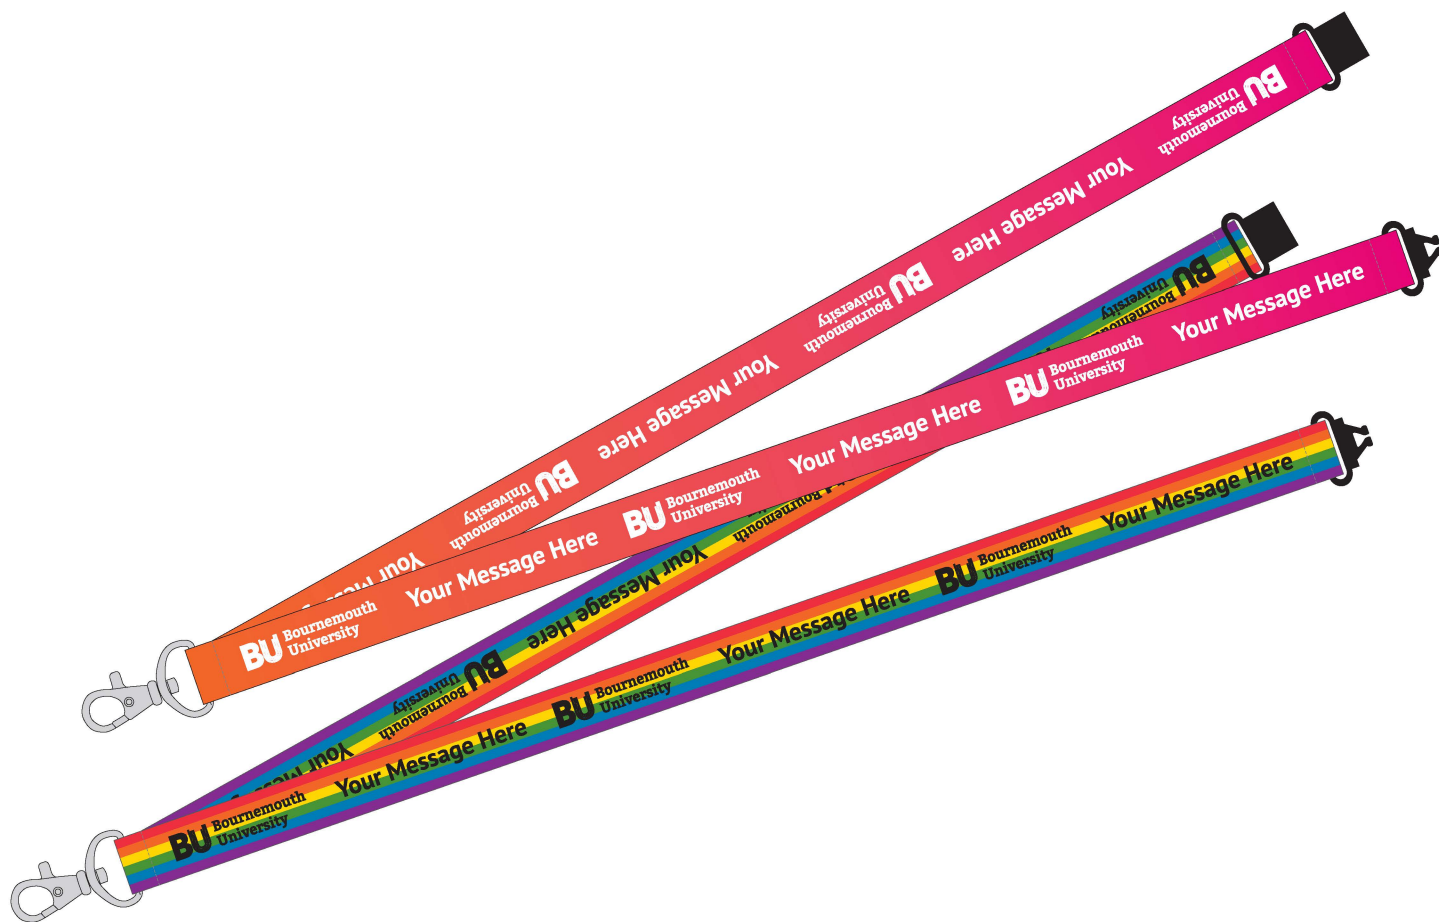

Pricing

Quantity	100	300	500
Prices (each)(£)	0.84	0.68	0.65
Origination (£)	0	0	0
Carriage (1UK)(£)	12	12	12
TOTAL (£)	96.00	216.00	337.00

Quantity	1000	2500
Prices (each)(£)	0.63	0.58
Origination (£)	0	0
Carriage (1UK)(£)	20	25
TOTAL (£)	650.00	1475.00

-----Maximum print area (will not be printed)