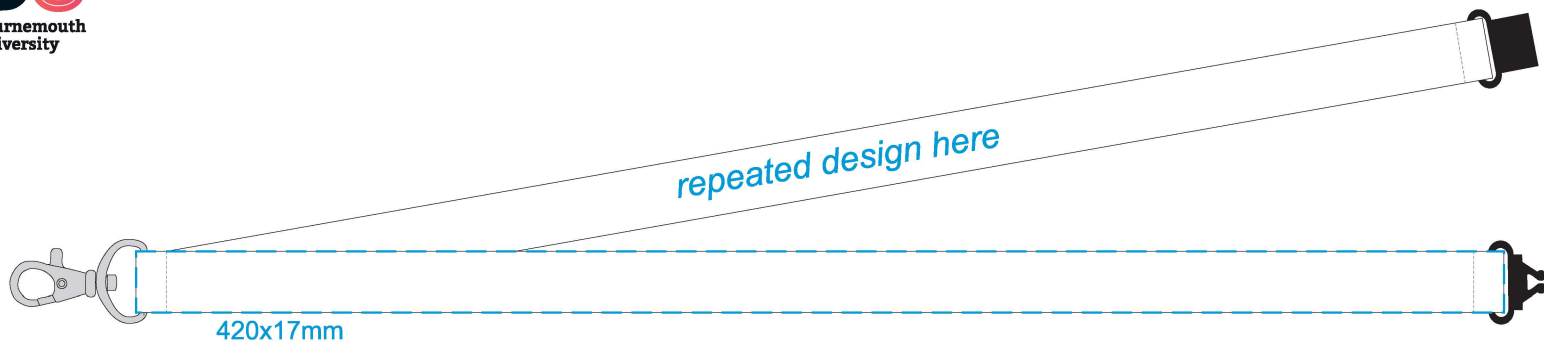

Print Specification

No. of print colours:	FULL
No. of print positions:	1
Print Colour:	CMYK
Print area:	450x20mm

Available colours