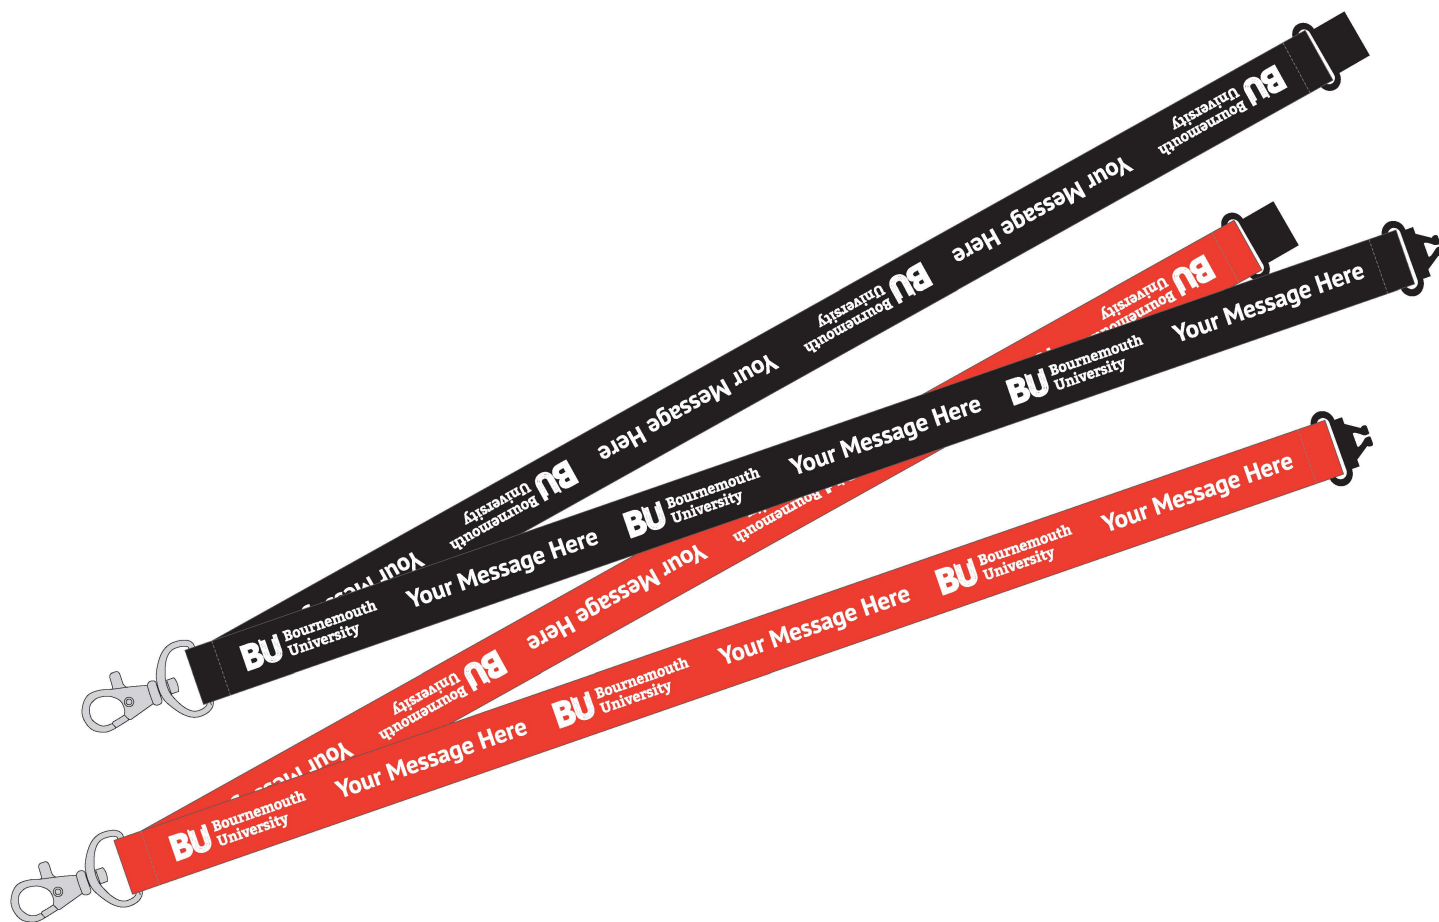

Pricing

Quantity	100	250	500
Prices (each)(£)	0.93	0.77	0.70
Origination (£)	35	35	35
Pantone charge	30	30	30
Carriage (1UK)(£)	10	10	10
TOTAL (£)	168	267.50	425
Quantity	1000	2500	
Prices (each)(£)	0.67	0.64	
Origination (£)	35	35	
Pantone charge	30	30	
Carriage (1UK)(£)	10	24	
TOTAL (£)	745	1689.00	

-----Maximum print area (will not be printed)