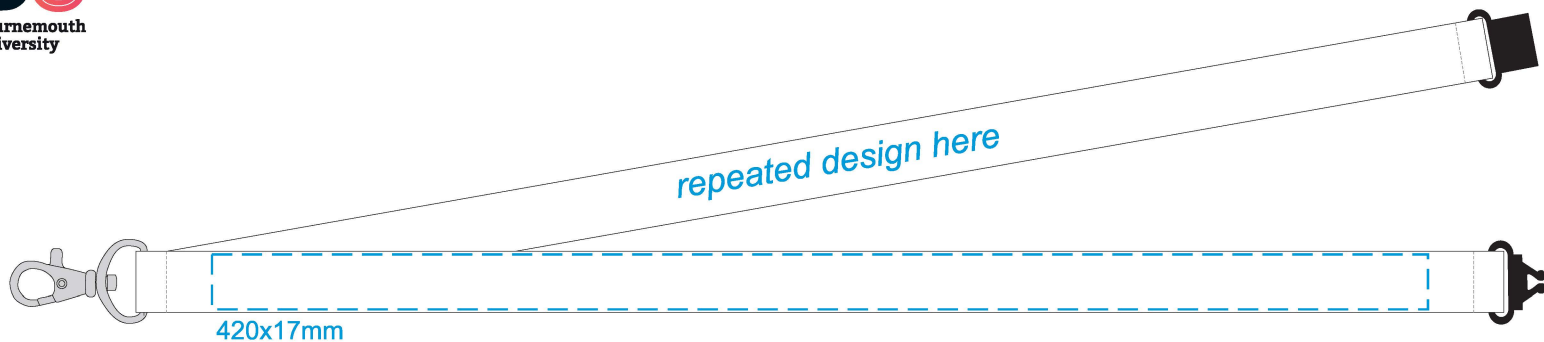

Print Specification	
No. of print colours:	1
No. of print positions:	1
Print Colour:	TBC
Print area:	420x17mm

Available colours

Pantone® matched