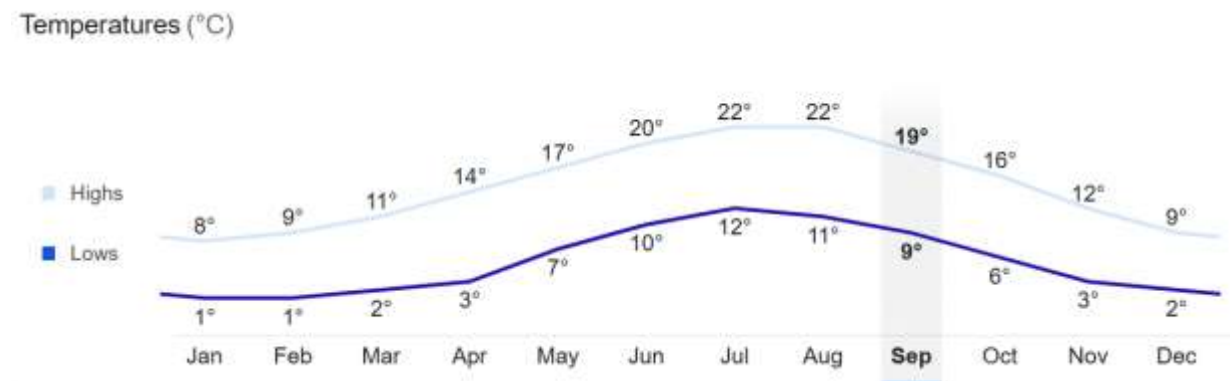

What to pack

bournemouth.ac.uk/students/information-new-students/what-bring
bournemouth.ac.uk/why-bu/accommodation/accommodation-tips-faqs/preparing-move-here

- Money
- Documents
  - Passport
  - Registration email (with details of first session)
  - Accommodation email (with moving in information)
  - Education qualifications/certificates
- Clothes (think about British weather!)
- Household items
  - Photos and things to remind you of home
  - Remember we have shops here!
  - Bedding? (Unikitout.com is an option)
- Small gifts/traditional items from your country
- Food - be careful of customs rules!