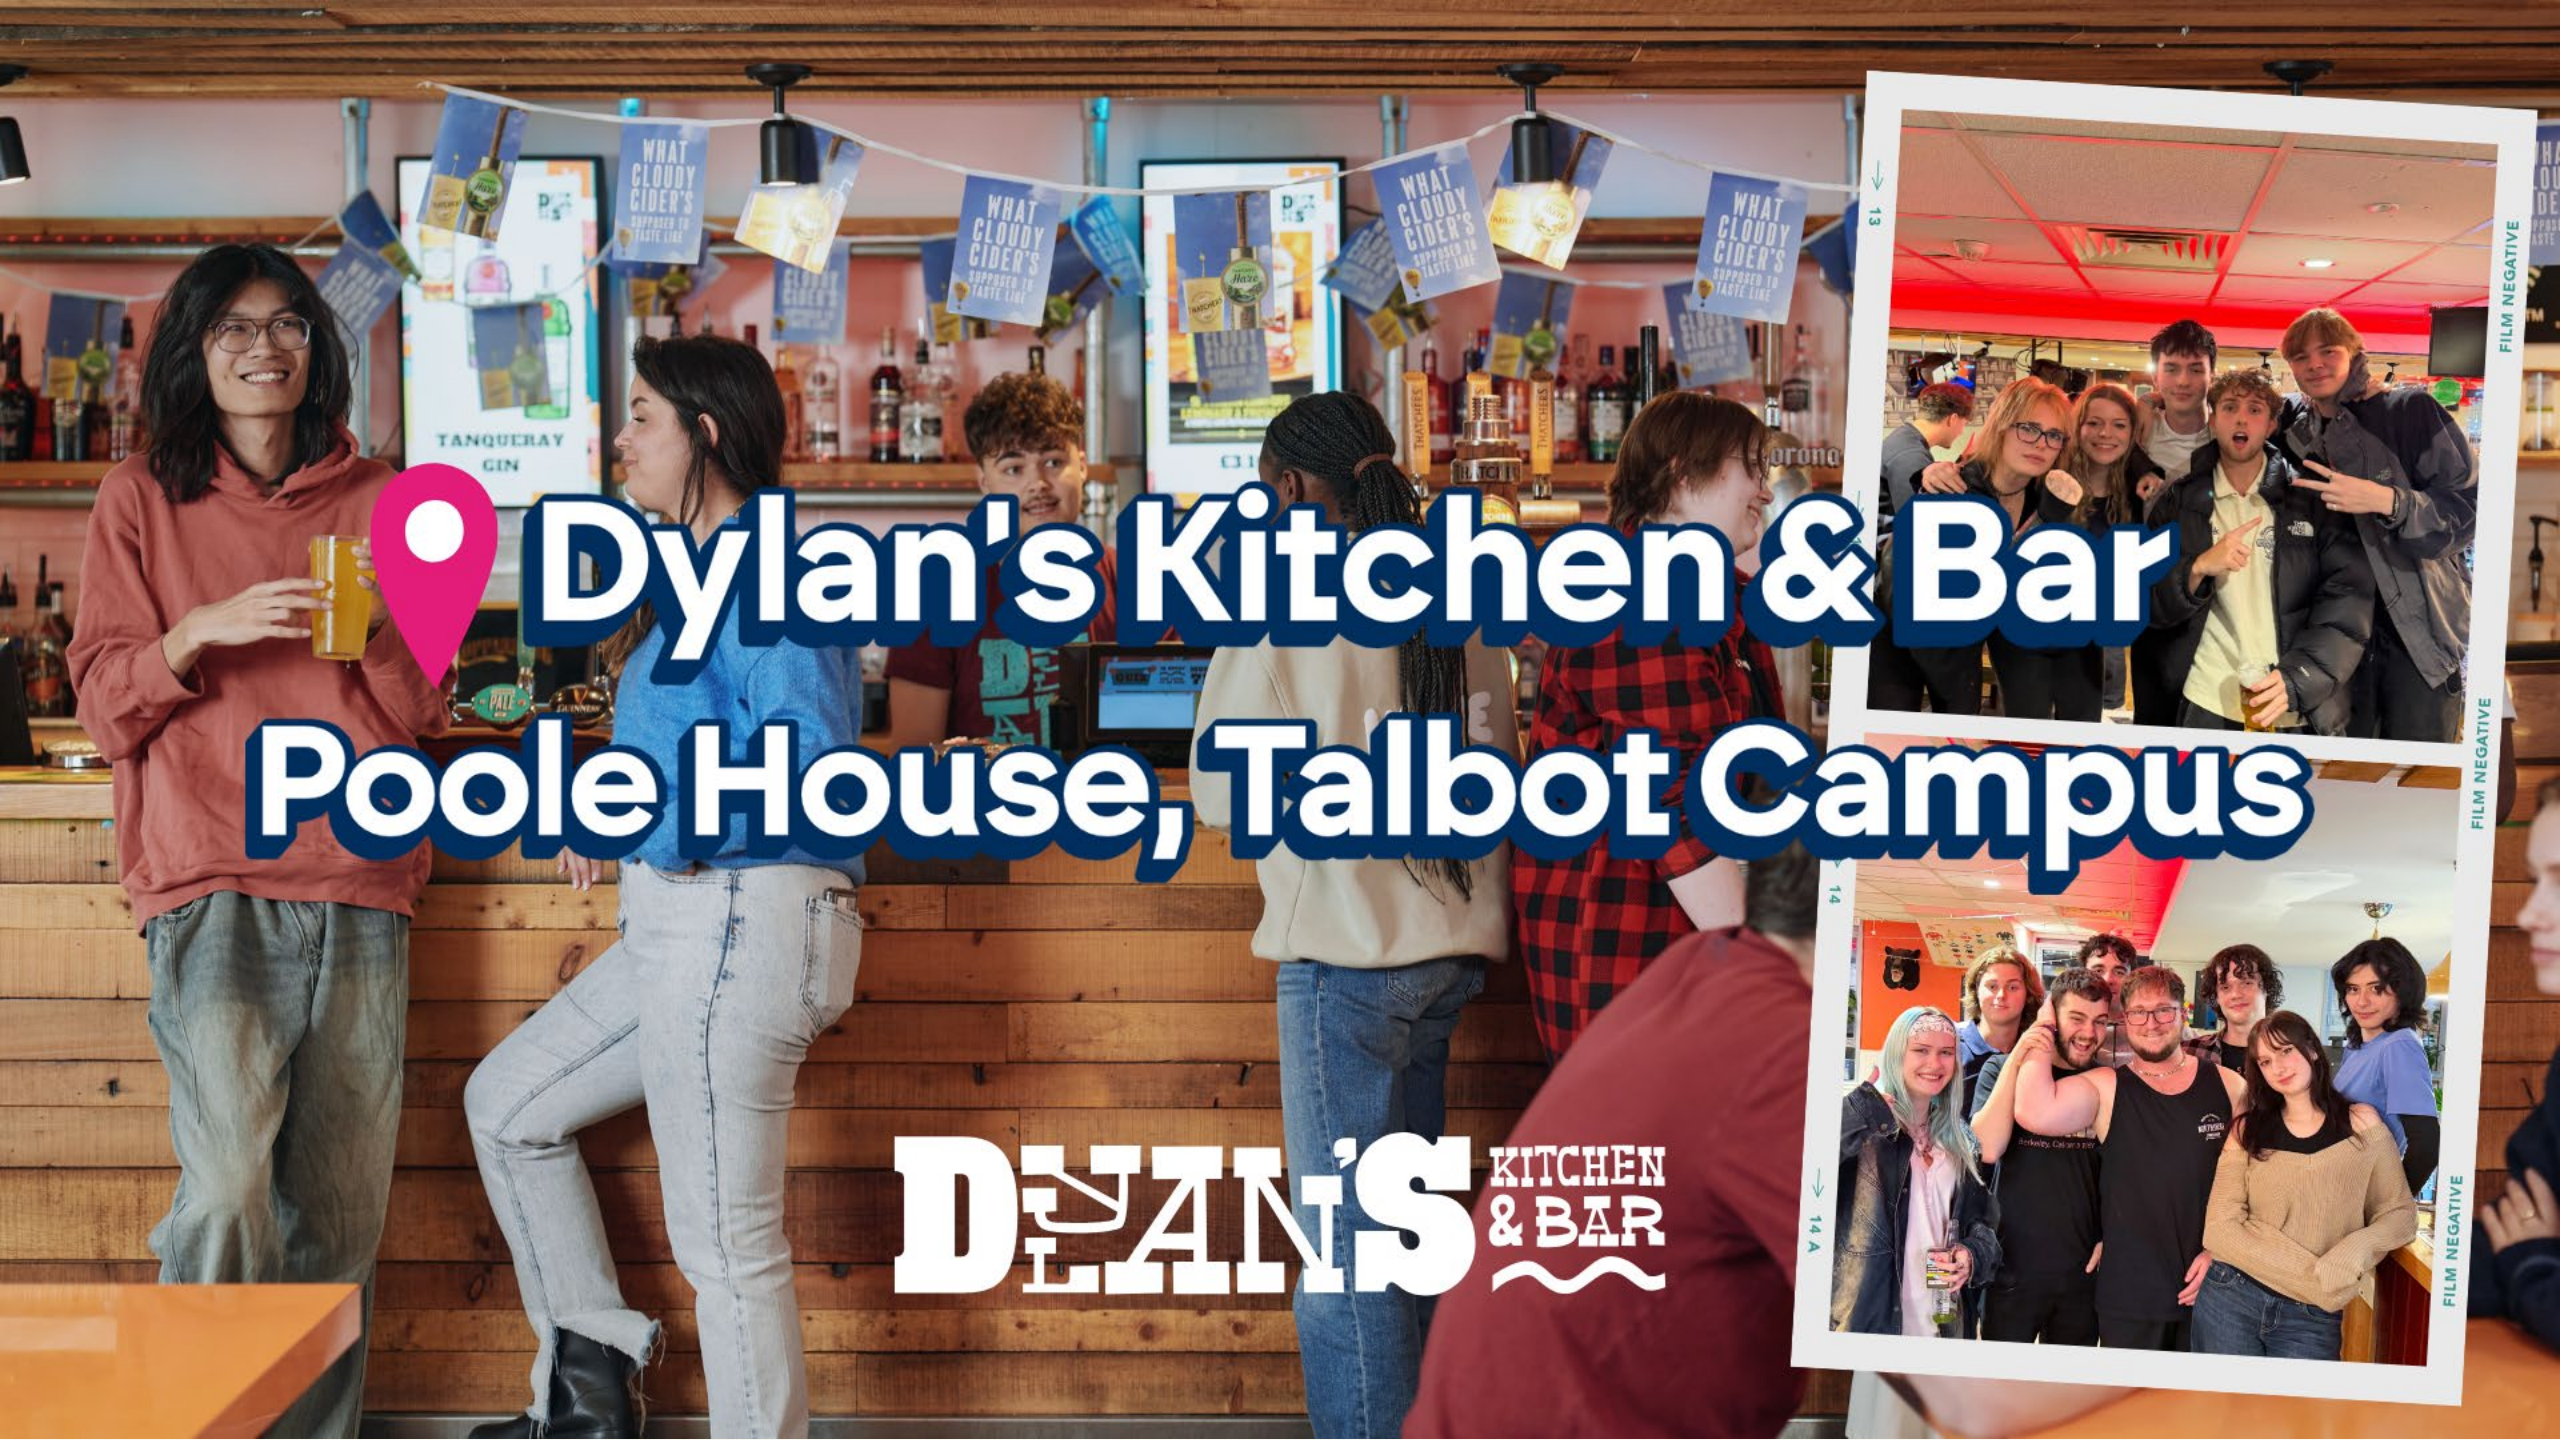

Becky Hill

Olivia Dean

The Old Fire Station

Holdenhurst Road, Lansdowne

The Old
Fire Station

Dylan's Kitchen & Bar Poole House, Talbot Campus

DYLAN'S KITCHEN & BAR

Official Bournemouth University