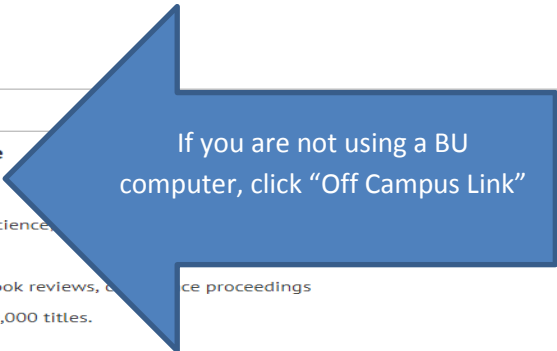

Logging in to e-resources from off-campus

In most cases when accessing e-resources from off-campus you are required to login via the BU E-resources log in page using your BU username and password (the same as you use to login to university computers or Brightspace)

Select the Off-Campus link from the library web pages – see example below

AATA Online	▼	A
The Academic Library	▼	B
Academic Search Ultimate	—	C
<p>On-Campus Link Off-Campus Link</p> <ul style="list-style-type: none"> • Subject coverage: Science; social sciences; business; health care; literature • Size/scope: over 17,000 titles • Type of content: journal articles, book reviews, book chapters, conference proceedings • Level of access: Full text of over 10,000 titles. <p>The contents of this database are included in mySearch</p> <p>BU staff/student login required for off-campus access (OALA)</p>		D
Access Engineering	▼	E
ACM Digital Library	▼	F
ADDitude magazine	▼	G
AES E-Library	▼	H
		I
		J
		K
		L
		M
		N